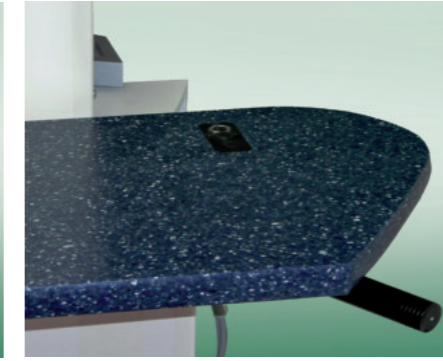

Handle for ergonomic motion
of the swivelling instruments table.