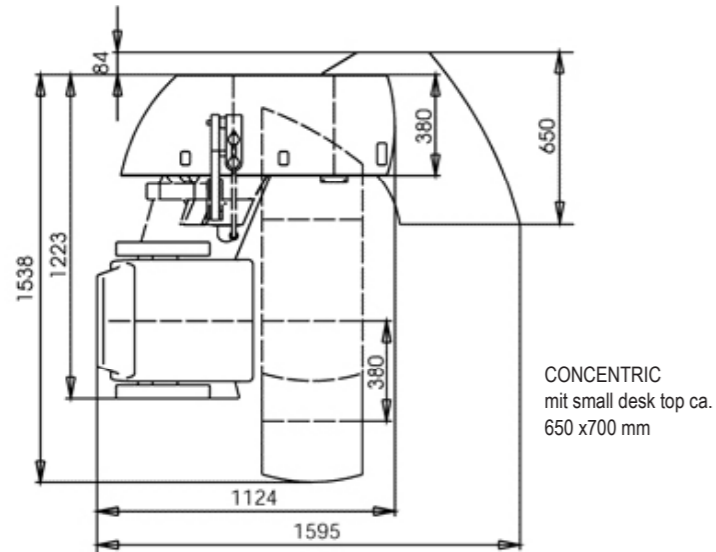

### Patient chairs line CENTRIC

Electromotive height control, timeless classic design, high backrest, neck pad (head rest) adjustable via integrated holding magnets (type Centric excite) or with adjustable leverage (type Centric) Optional: Tilttable backrest, manual or electromotive seat adjustment, armrest pivotable backwards, foot rest and calf pad pivotable upwards, upper part of chair turnable 360° with detent at 45° and each 90°, durable elastic quality synthetic leather in attractive colours appropriate for wiping disinfection.

CENTRIC excite

CONCENTRIC  
mit small desk top ca.  
650 x700 mm

(dimensions in mm)

CONCENTRIC  
with standard desk  
1300x650mm

Distributor:

Medical Device Directory / product class: 1  
Certified according to  
Quality Management System DIN EN ISO 9001:2000

#### Technical Data:

DOMS CONCENTRIC  
incl. 2-instruments swivelling table

Height: 1750 mm (w/o chart projector / LCD screen)  
Length: 2420 mm (standard desk)  
Width: 1223 mm  
1538 mm (2-instruments table moved into position 2)

Height of instruments table: 860 mm  
Patient chair CENTRIC  
Minimal height of seat: 470 mm\*  
Maximal height of seat: 670 mm\*  
Lifting power: 1500 N  
Connecting voltage: AC 230 V 50/60 Hz  
Power: 1000 VA  
Voltage supply (table instruments):  
Low voltage: 6 V/12 V  
Non-heating connector: 230 V  
Protection (unit) : IP 20 / Class I