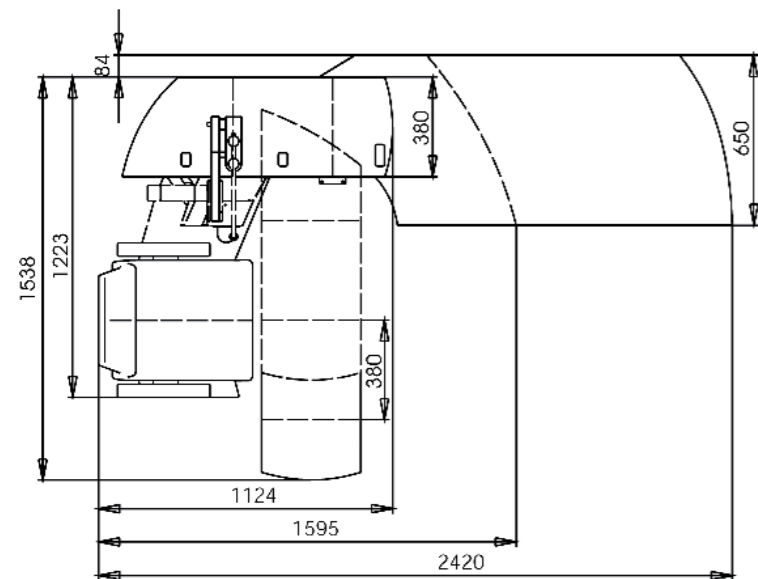

### Patient chairs line CENTRIC

Electromotive height control, timeless classic design, high backrest, neck pad (head rest) adjustable via integrated holding magnets (type Centric excite) or with adjustable leverage (type Centric) Optional: Tilttable backrest, manual or electromotive seat adjustment, armrest pivotable backwards, foot rest and calf pad pivotable upwards, upper part of chair turnable 360° with detent at 45° and each 90°, durable elastic quality synthetic leather in attractive colours appropriate for wiping disinfection.

CENTRIC excite

CONCENTRIC  
mit small desk top ca.  
650 x700 mm

(dimensions in mm)

CONCENTRIC  
with standard desk  
1300x650mm

Distributor:

Medical Device Directory / product class: 1  
Certified according to  
Quality Management System DIN EN ISO 9001:2000

#### Technical Data:

DOMS CONCENTRIC  
incl. 2-instruments swivelling table

Height: 1750 mm (w/o chart projector / LCD screen)  
Length: 2420 mm (standard desk)  
Width: 1223 mm  
1538 mm (2-instruments table moved into position 2)

Height of instruments table: 860 mm  
Patient chair CENTRIC  
Minimal height of seat: 470 mm\*  
Maximal height of seat: 670 mm\*  
Lifting power: 1500 N  
Connecting voltage: AC 230 V 50/60 Hz  
Power: 1000 VA  
Voltage supply (table instruments):  
Low voltage: 6 V/12 V  
Non-heating connector: 230 V  
Protection (unit) : IP 20 / Class I